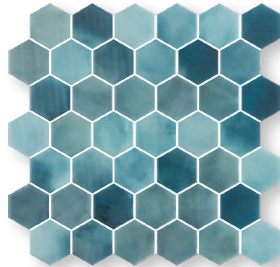

## Colors

### 2" XL Hexagon Mosaic

***Venatino White  
Matte***

***Inverno Grey***

***Woodland Indigo***

***Woodland Olden***

***Woodland  
Skyblue***

***Woodland Cloud***

***Satin Apollo***

***Satin Ares***

***Satin Artemis***

***Satin Dara***

***Satin Gaia***

***Satin Zeus***

**Misty Matte** | 1" Hexagon Mosaic

**Blend Fossil** | 1" Hexagon Mosaic

**Venatino White Matte** | 1" Hexagon Mosaic

**Natureglass Black Matte** | 1" Hexagon Mosaic

**Natureglass White Matte** | 1" Hexagon Mosaic

**Hex Pattern 1** | 1" Hexagon Mosaic

Hex Pattern 2 | 1" Hexagon Mosaic

**Yuma Matte** | 1" Hexagon Mosaic

**Yoar Matte** | 1" Hexagon Mosaic