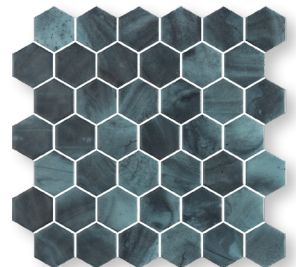

### 2" XL Hexagon Mosaic

***Venatino White  
Matte***

***Inverno Grey***

***Woodland Indigo***

***Woodland Olden***

***Woodland  
Skyblue***

***Woodland Cloud***

***Satin Apollo***

***Satin Ares***

***Satin Artemis***

***Satin Dara***

***Satin Gaia***

***Satin Zeus***

**Misty Matte** | 1" Hexagon Mosaic

**Blend Fossil** | 1" Hexagon Mosaic

**Venatino White Matte** | 1" Hexagon Mosaic

**Natureglass Black Matte** | 1" Hexagon Mosaic

**Natureglass White Matte** | 1" Hexagon Mosaic

**Hex Pattern 1** | 1" Hexagon Mosaic

Hex Pattern 2 | 1" Hexagon Mosaic

**Yuma Matte** | 1" Hexagon Mosaic

**Yoar Matte** | 1" Hexagon Mosaic