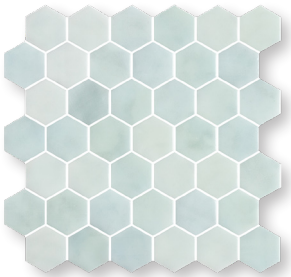

## Colors

### 2" XL Hexagon Mosaic

***Venatino White  
Matte***

***Inverno Grey***

***Woodland Indigo***

***Woodland Olden***

***Woodland  
Skyblue***

***Woodland Cloud***

***Satin Apollo***

***Satin Ares***

***Satin Artemis***

***Satin Dara***

***Satin Gaia***

***Satin Zeus***

**Misty Matte** | 1" Hexagon Mosaic

**Blend Fossil** | 1" Hexagon Mosaic

**Venatino White Matte** | 1" Hexagon Mosaic

**Natureglass Black Matte** | 1" Hexagon Mosaic

**Natureglass White Matte** | 1" Hexagon Mosaic

**Hex Pattern 1** | 1" Hexagon Mosaic

Hex Pattern 2 | 1" Hexagon Mosaic

**Yuma Matte** | 1" Hexagon Mosaic

**Yoar Matte** | 1" Hexagon Mosaic