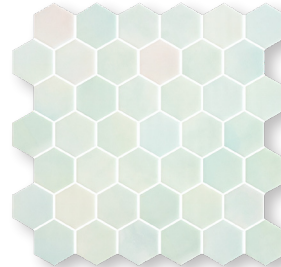

## Colors

### 2" XL Hexagon Mosaic

***Venatino White  
Matte***

***Inverno Grey***

***Woodland Indigo***

***Woodland Olden***

***Woodland  
Skyblue***

***Woodland Cloud***

***Satin Apollo***

***Satin Ares***

***Satin Artemis***

***Satin Dara***

***Satin Gaia***

***Satin Zeus***

**Misty Matte** | 1" Hexagon Mosaic

**Blend Fossil** | 1" Hexagon Mosaic

**Venatino White Matte** | 1" Hexagon Mosaic

**Natureglass Black Matte** | 1" Hexagon Mosaic

**Natureglass White Matte** | 1" Hexagon Mosaic

**Hex Pattern 1** | 1" Hexagon Mosaic

Hex Pattern 2 | 1" Hexagon Mosaic

**Yuma Matte** | 1" Hexagon Mosaic

**Yoar Matte** | 1" Hexagon Mosaic